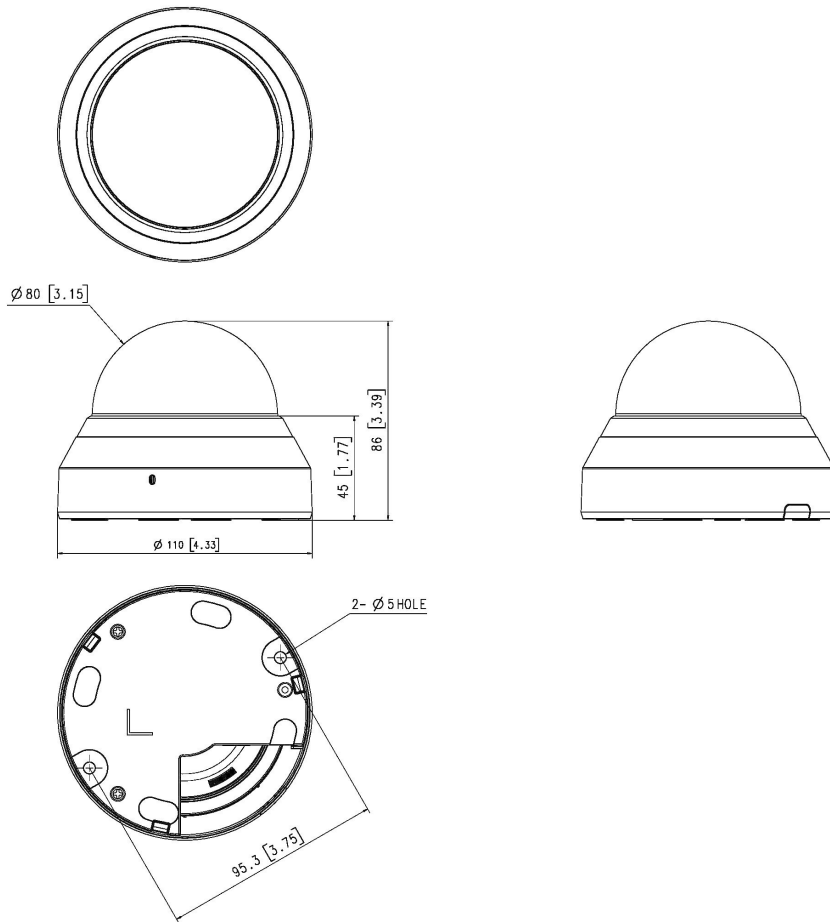

Observe (63PPM/ 19PPF)	10.0m(32.89ft)
Recognize (125PPM/ 38PPF)	5.0m(16.44ft)
Identify (250PPM/ 76PPF)	2.5m(8.22ft)

QND-6012R

2M H.265 IR Dome Camera

CAD

Unit:mm [inch]

QND-6012R/6022R/6032R
UNIT : mm[inch]