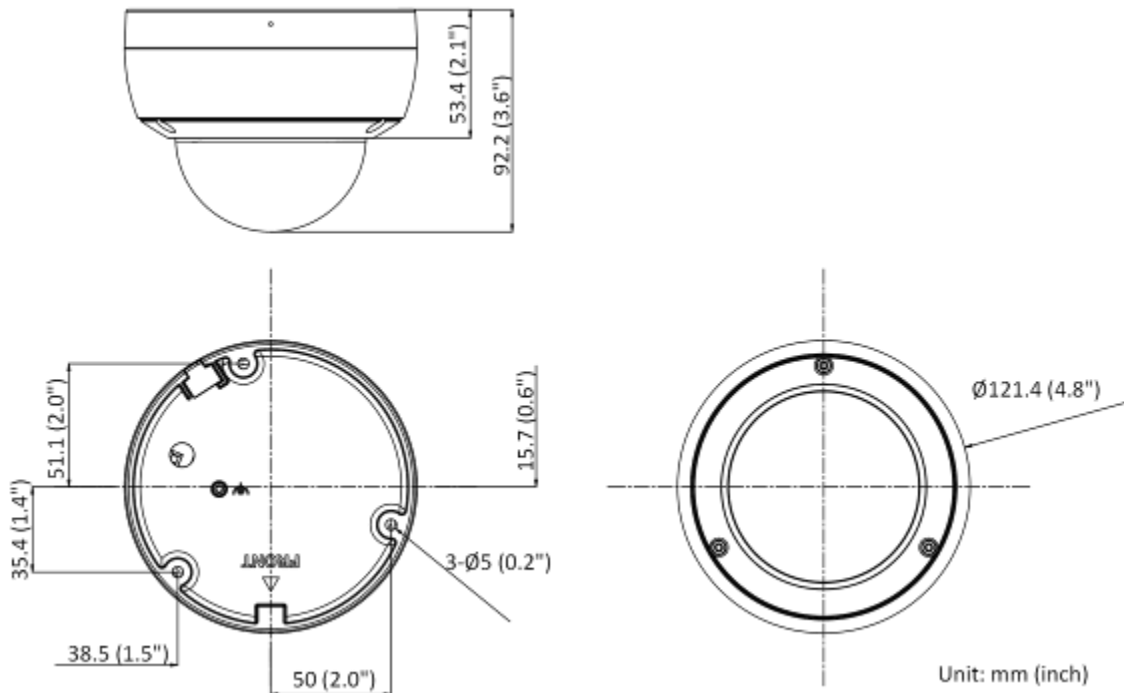

Approval

EMC	FCC SDoC (47 CFR Part 15, Subpart B); CE-EMC (EN 55032: 2015, EN 61000-3-2: 2019, EN 61000-3-3: 2013, EN 50130-4: 2011 +A1: 2014); RCM (AS/NZS CISPR 32: 2015); IC VoC (ICES-003: Issue 6, 2019); KC (KN 32: 2015, KN 35: 2015)
Safety	UL (UL 60950-1); CB (IEC 60950-1:2005 + Am 1:2009 + Am 2:2013, IEC 62368-1:2014); CE-LVD (EN 60950-1:2006+A2:2013, IEC 62368-1:2014+A11:2017); BIS (IS 13252(Part 1):2010+A1:2013+A2:2015); LOA (SANS IEC60950-1)
Environment	CE-RoHS (2011/65/EU); WEEE (2012/19/EU); Reach (Regulation (EC) No 1907/2006)
Protection	IP67 (IEC 60529-2013), IK10 (IEC 62262:2002)

Available Model

DS-2CD3156G2-IS (2.8 mm)

DS-2CD3156G2-ISU (2.8 mm)

Dimension