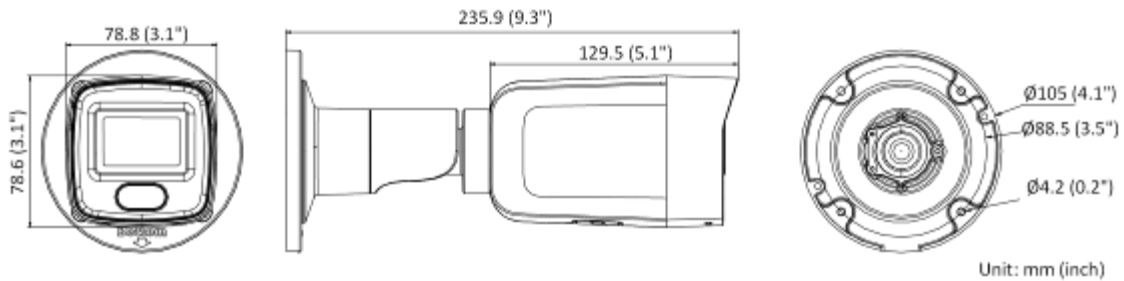

Camera Weight	Approx. 830 g (1.8 lb.)
With Package Weight	Approx. 1220 g (2.7 lb.)
Approval	
EMC	FCC SDoC (47 CFR Part 15, Subpart B); CE-EMC (EN 55032: 2015, EN 61000-3-2: 2014, EN 61000-3-3: 2013, EN 50130-4: 2011 +A1: 2014); RCM (AS/NZS CISPR 32: 2015); IC VoC (ICES-003: Issue 6, 2016); KC (KN 32: 2015, KN 35: 2015)
Safety	UL (UL 60950-1); CB (IEC 60950-1:2005 + Am 1:2009 + Am 2:2013, IEC 62368-1:2014); CE-LVD (EN 60950-1:2005 + Am 1:2009 + Am 2:2013, IEC 62368-1:2014); BIS (IS 13252(Part 1):2010+A1:2013+A2:2015); LOA (IEC/EN 60950-1)
Environment	CE-RoHS (2011/65/EU); WEEE (2012/19/EU); Reach (Regulation (EC) No 1907/2006)
Protection	IP67 (IEC 60529-2013)

▪ Available Model

DS-2CD3056G2-IS (2.8/4/6 mm)

▪ Dimension